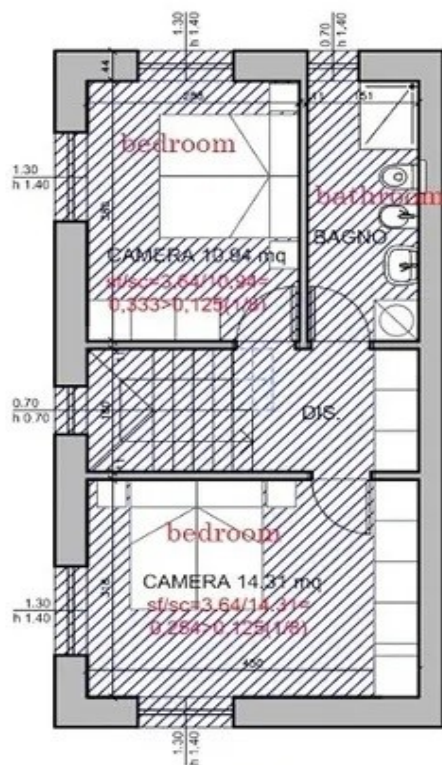

Price: €318,000

B2 GARDEN

PIANTA PIANO TERRA - 2

Terracotta (B5 – Brown)

on 3 floors, 122 sqm, 2-3 bedrooms, garden 35 sqm

Ground floor: bedroom or taverna, storeroom, bathroom

First floor: Living room, kitchen diner

Second floor: 2 bedrooms, bathroom.

Price: €275,000

B5 GARDEN

B5 garden 35 sqm
giardino mq 35

Altana (B6 – Dark Blue) **UNDER OFFER**

on 3 floors, 122 sqm, 2-3 bedrooms, garden 88 sqm

Ground floor: bedroom or taverna, storeroom, bathroom

First floor: Living room, kitchen diner

Second floor: 2 bedrooms, bathroom.

Price: €285,000

MQ 40.5 B6

MQ 40.5 B6

MQ 40.5 B6

B6 GARDEN

B6 garden 88 sqm
giardino mq 88

PIANTA PIANO PRIMO

Building D:

Meridiana (D2 – Light Blue)

First floor 90.4 sqm + loggias 10.8 sqm, 3 bedrooms, garden 24 sqm

Living room-kitchen diner, 3 bedrooms, 2 bathrooms, loggia

Price: €360,000

D2 - mq 90.4 90.4 sqm + loggias 6.7 + 10.8 sqm
loggiate mq 6.7 + 4.1 = 10.8