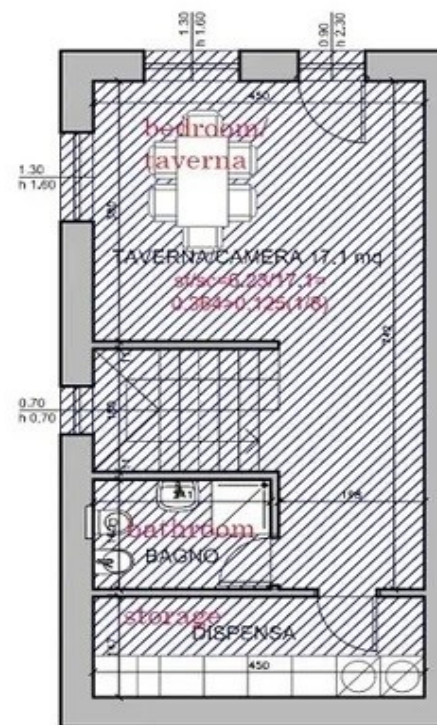

Second floor: 2 bedrooms, bathroom.

Price: €275,000

B5 GARDEN

B5 garden 35 sqm
giardino mq 35

Altana (B6 – Dark Blue) **UNDER OFFER**

on 3 floors, 122 sqm, 2-3 bedrooms, garden 88 sqm

Ground floor: bedroom or taverna, storeroom, bathroom

First floor: Living room, kitchen diner

Second floor: 2 bedrooms, bathroom.

Price: €285,000

MQ 40.5 B6

MQ 40.5 B6

MQ 40.5 B6

B6 GARDEN

B6 garden 88 sqm
giardino mq 88

PIANTA PIANO PRIMO

Building D:

Meridiana (D2 – Light Blue)

First floor 90.4 sqm + loggias 10.8 sqm, 3 bedrooms, garden 24 sqm

Living room-kitchen diner, 3 bedrooms, 2 bathrooms, loggia

Price: €360,000

D2 - mq 90.4 90.4 sqm + loggias 6.7 + 10.8 sqm
loggiate mq 6.7 + 4.1 = 10.8

PIANTA PIANO PRIMO

FIRST FLOOR

D2 GARDEN

GARDEN 24 sqm
D2 - GIARDINO MQ 24

Cotto (D3 – Pink)

Ground floor 74 sqm + loggia 9.3 sqm, 2 bedrooms, garden 39 sqm

Living room-kitchen diner, 2 bedrooms, 2 bathrooms, loggia