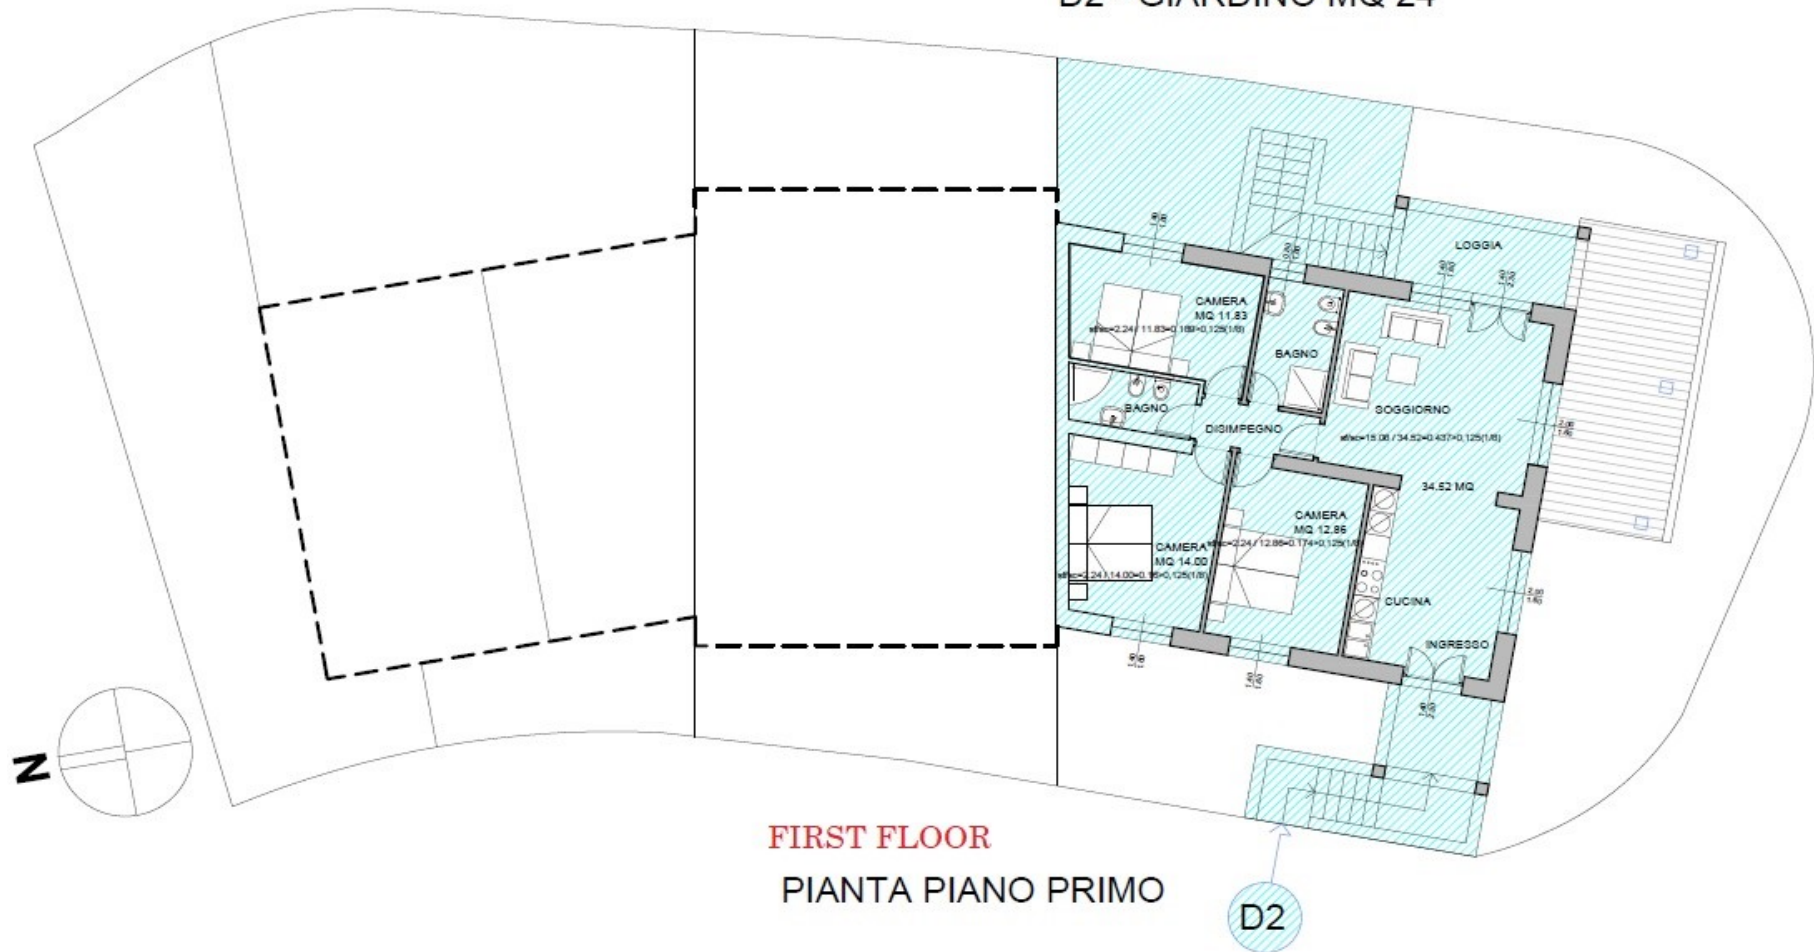

PIANTA PIANO PRIMO

Building D:

Meridiana (D2 – Light Blue)

First floor 90.4 sqm + loggias 10.8 sqm, 3 bedrooms, garden 24 sqm

Living room-kitchen diner, 3 bedrooms, 2 bathrooms, loggia

Price: €360,000

D2 - mq 90.4 90.4 sqm + loggias 6.7 + 10.8 sqm
loggiate mq 6.7 + 4.1 = 10.8

PIANTA PIANO PRIMO

FIRST FLOOR

D2 GARDEN

GARDEN 24 sqm
D2 - GIARDINO MQ 24

Cotto (D3 – Pink)

Ground floor 74 sqm + loggia 9.3 sqm, 2 bedrooms, garden 39 sqm

Living room-kitchen diner, 2 bedrooms, 2 bathrooms, loggia

Price: €290,000

D3 - mq 74
loggiato mq 9.3

74 sqm + loggia 9.3
sqm

GROUND FLOOR

D3

PIANTA PIANO TERRA

D3 GARDEN

GROUND FLOOR

PIANTA PIANO TERRA

D3 - GIARDINO 10.7 + 29.2 = mq 39.9

D3

GARDEN 10.7 + 29.2 sqm = 39.9 sqm