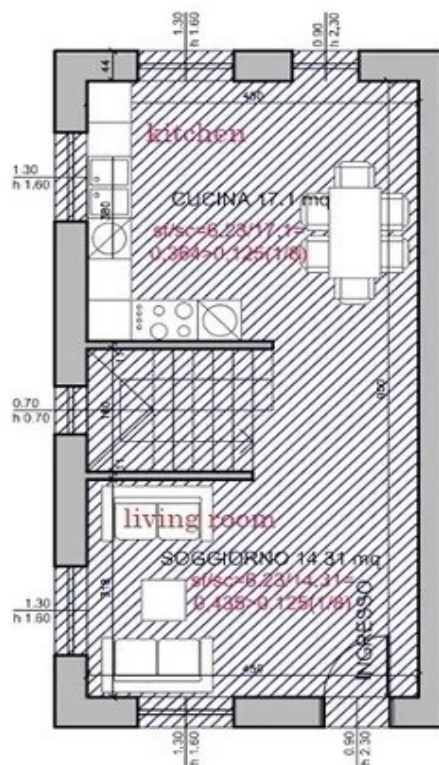

Price: €318,000

B2 GARDEN

PIANTA PIANO TERRA - 2

Terracotta (B5 – Brown)

on 3 floors, 122 sqm, 2-3 bedrooms, garden 35 sqm

Ground floor: bedroom or taverna, storeroom, bathroom

First floor: Living room, kitchen diner

Second floor: 2 bedrooms, bathroom.

Price: €275,000

B5 GARDEN

B5 garden 35 sqm
giardino mq 35

Altana (B6 – Dark Blue) **UNDER OFFER**

on 3 floors, 122 sqm, 2-3 bedrooms, garden 88 sqm

Ground floor: bedroom or taverna, storeroom, bathroom

First floor: Living room, kitchen diner

Second floor: 2 bedrooms, bathroom.

Price: €285,000

MQ 40.5 B6

MQ 40.5 B6

MQ 40.5 B6

B6 GARDEN

B6 garden 88 sqm
giardino mq 88

PIANTA PIANO PRIMO

Building D:

Meridiana (D2 – Light Blue)

First floor 90.4 sqm + loggias 10.8 sqm, 3 bedrooms, garden 24 sqm

Living room-kitchen diner, 3 bedrooms, 2 bathrooms, loggia

Price: €360,000

D2 - mq 90.4 90.4 sqm + loggias 6.7 + 10.8 sqm
loggiate mq 6.7 + 4.1 = 10.8