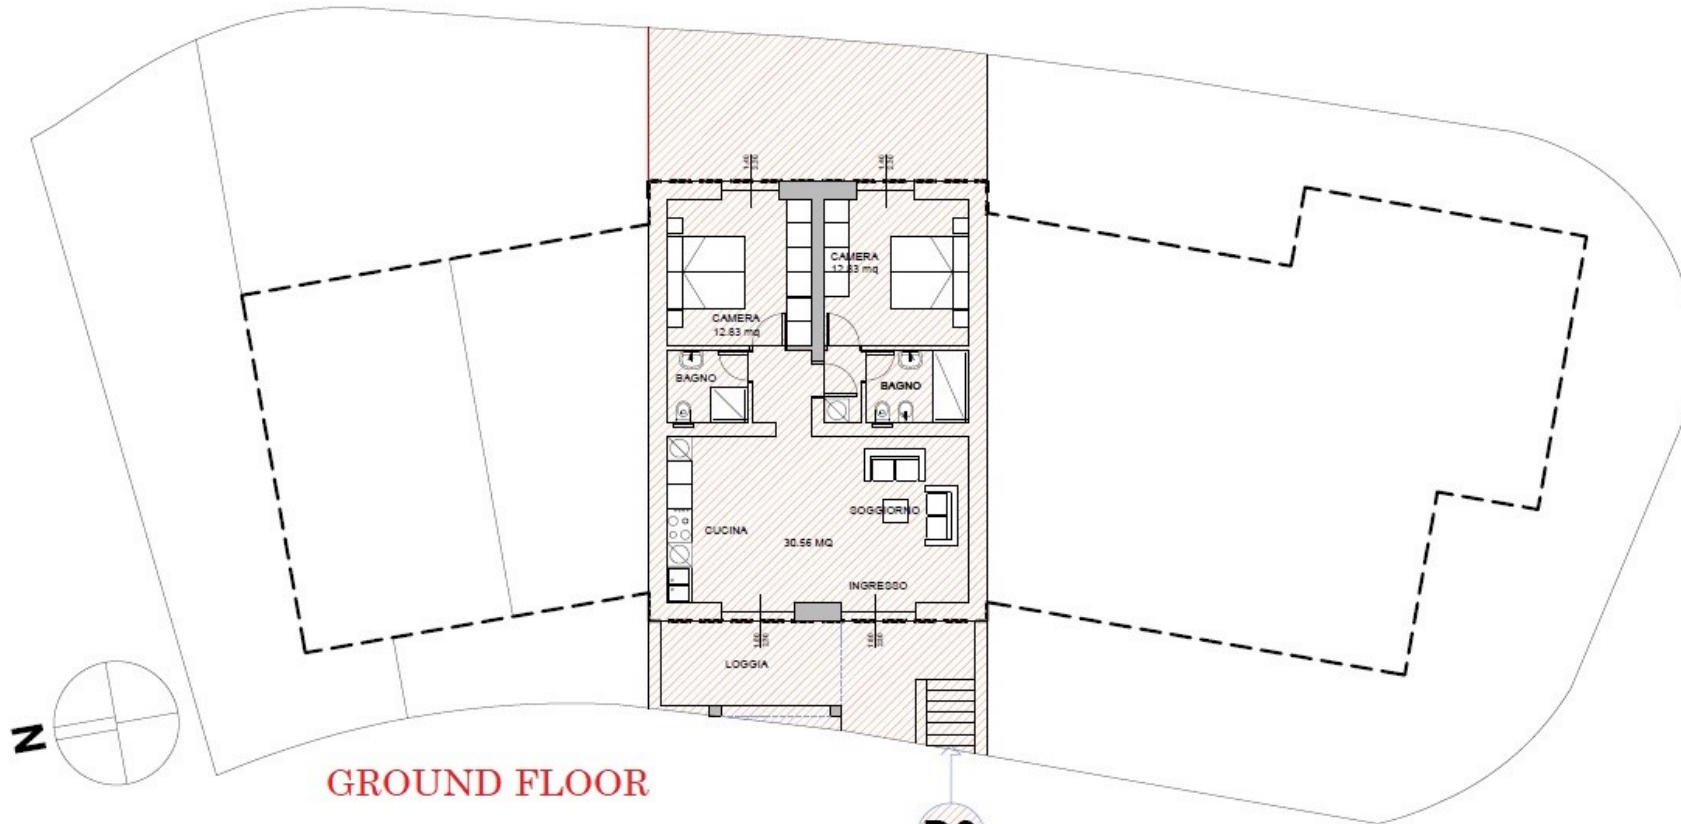

Second floor: 2 bedrooms, bathroom.

Price: €275,000

B5 GARDEN

B5 garden 35 sqm
giardino mq 35

Altana (B6 – Dark Blue) **UNDER OFFER**

on 3 floors, 122 sqm, 2-3 bedrooms, garden 88 sqm

Ground floor: bedroom or taverna, storeroom, bathroom

PIANTA PIANO PRIMO

FIRST FLOOR

D2 GARDEN

GARDEN 24 sqm
D2 - GIARDINO MQ 24

Cotto (D3 – Pink)

Ground floor 74 sqm + loggia 9.3 sqm, 2 bedrooms, garden 39 sqm

Living room-kitchen diner, 2 bedrooms, 2 bathrooms, loggia

Price: €290,000

D3 - mq 74
loggiato mq 9.3

74 sqm + loggia 9.3
sqm

GROUND FLOOR

D3

PIANTA PIANO TERRA

D3 GARDEN

GROUND FLOOR

PIANTA PIANO TERRA

D3 - GIARDINO 10.7 + 29.2 = mq 39.9

D3

GARDEN 10.7 + 29.2 sqm = 39.9 sqm