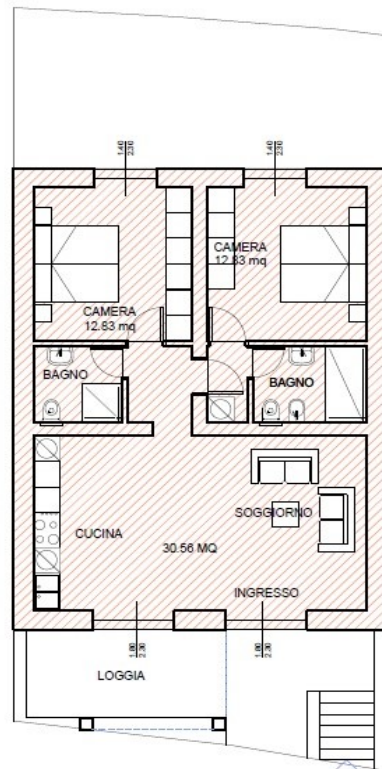

PIANTA PIANO PRIMO

Building D:

Meridiana (D2 – Light Blue)

First floor 90.4 sqm + loggias 10.8 sqm, 3 bedrooms, garden 24 sqm

Living room-kitchen diner, 3 bedrooms, 2 bathrooms, loggia

Price: €360,000

D2 - mq 90.4 90.4 sqm + loggias 6.7 + 10.8 sqm
loggiate mq 6.7 + 4.1 = 10.8

PIANTA PIANO PRIMO

FIRST FLOOR

D2 GARDEN

GARDEN 24 sqm
D2 - GIARDINO MQ 24

Cotto (D3 – Pink)

Ground floor 74 sqm + loggia 9.3 sqm, 2 bedrooms, garden 39 sqm

Living room-kitchen diner, 2 bedrooms, 2 bathrooms, loggia

Price: €290,000

D3 - mq 74
loggiato mq 9.3

74 sqm + loggia 9.3
sqm

GROUND FLOOR

D3

PIANTA PIANO TERRA

D3 GARDEN

GROUND FLOOR

PIANTA PIANO TERRA

D3 - GIARDINO 10.7 + 29.2 = mq 39.9

D3

GARDEN 10.7 + 29.2 sqm = 39.9 sqm