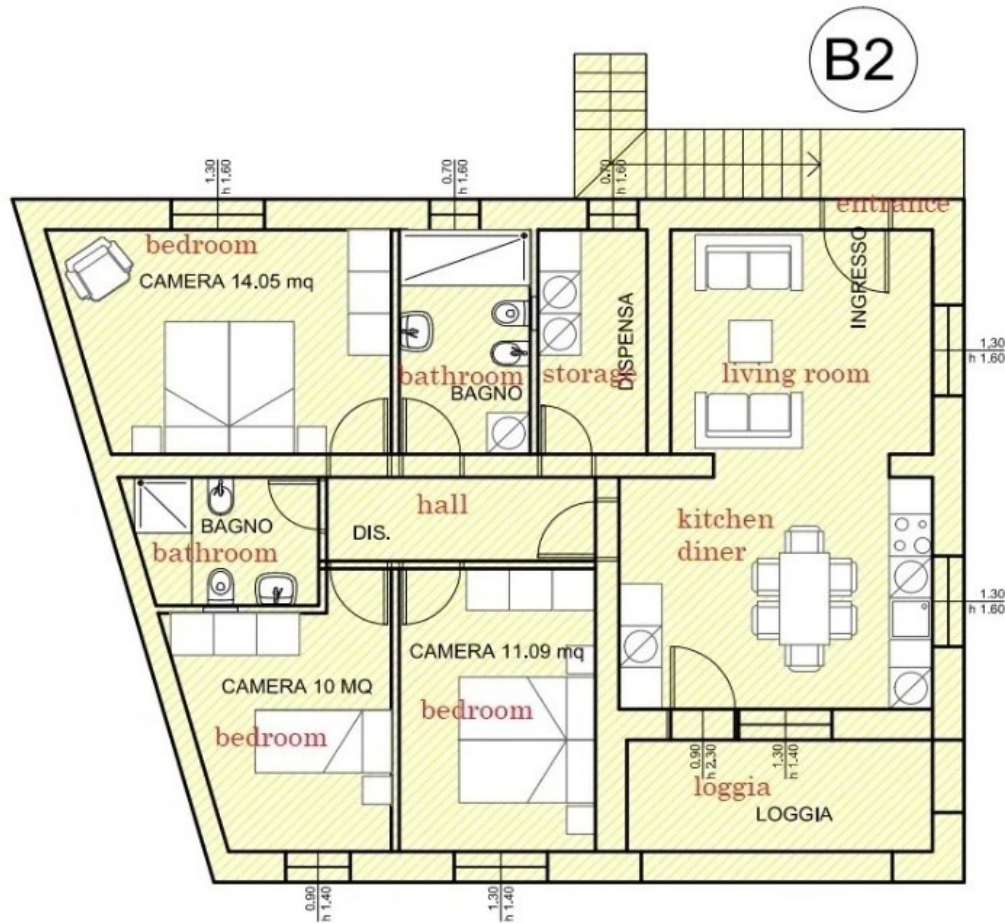

V4708 APARTMENTS AVAILABLE

OFF PLAN (NOT BUILT YET) (5):

Building B:

Orcio (B2 – Yellow)

First floor 99 sqm, 3 bedrooms, garden 53 sqm

Living room-kitchen diner, 3 bedrooms, 2 bathrooms, larder/storeroom

Loggia, steps down to garden

Price: €318,000

B2 GARDEN

PIANTA PIANO TERRA - 2

Terracotta (B5 – Brown)

on 3 floors, 122 sqm, 2-3 bedrooms, garden 35 sqm

Ground floor: bedroom or taverna, storeroom, bathroom

First floor: Living room, kitchen diner

Second floor: 2 bedrooms, bathroom.

Price: €275,000

B5 GARDEN

B5 garden 35 sqm
giardino mq 35

Altana (B6 – Dark Blue) **UNDER OFFER**

on 3 floors, 122 sqm, 2-3 bedrooms, garden 88 sqm

Ground floor: bedroom or taverna, storeroom, bathroom

PIANTA PIANO PRIMO

FIRST FLOOR

D2 GARDEN

GARDEN 24 sqm
D2 - GIARDINO MQ 24

Cotto (D3 – Pink)

Ground floor 74 sqm + loggia 9.3 sqm, 2 bedrooms, garden 39 sqm

Living room-kitchen diner, 2 bedrooms, 2 bathrooms, loggia