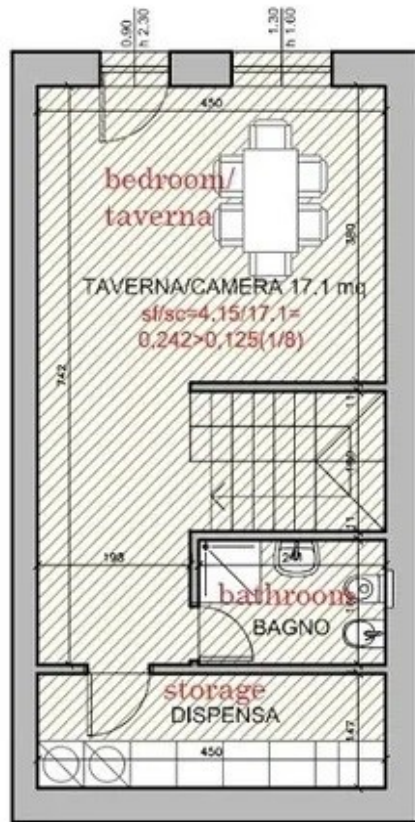

Price: €318,000

B2 GARDEN

PIANTA PIANO TERRA - 2

Terracotta (B5 – Brown)

on 3 floors, 122 sqm, 2-3 bedrooms, garden 35 sqm

Ground floor: bedroom or taverna, storeroom, bathroom

First floor: Living room, kitchen diner

Second floor: 2 bedrooms, bathroom.

Price: €275,000

B5 GARDEN

B5 garden 35 sqm
giardino mq 35

Altana (B6 – Dark Blue) **UNDER OFFER**

on 3 floors, 122 sqm, 2-3 bedrooms, garden 88 sqm

Ground floor: bedroom or taverna, storeroom, bathroom

First floor: Living room, kitchen diner

Second floor: 2 bedrooms, bathroom.

Price: €285,000

MQ 40.5 B6

MQ 40.5 B6

MQ 40.5 B6

B6 GARDEN

B6 garden 88 sqm
giardino mq 88

PIANTA PIANO PRIMO

Building D:

Meridiana (D2 – Light Blue)

First floor 90.4 sqm + loggias 10.8 sqm, 3 bedrooms, garden 24 sqm

Living room-kitchen diner, 3 bedrooms, 2 bathrooms, loggia

Price: €360,000

D2 - mq 90.4 90.4 sqm + loggias 6.7 + 10.8 sqm
loggiate mq 6.7 + 4.1 = 10.8