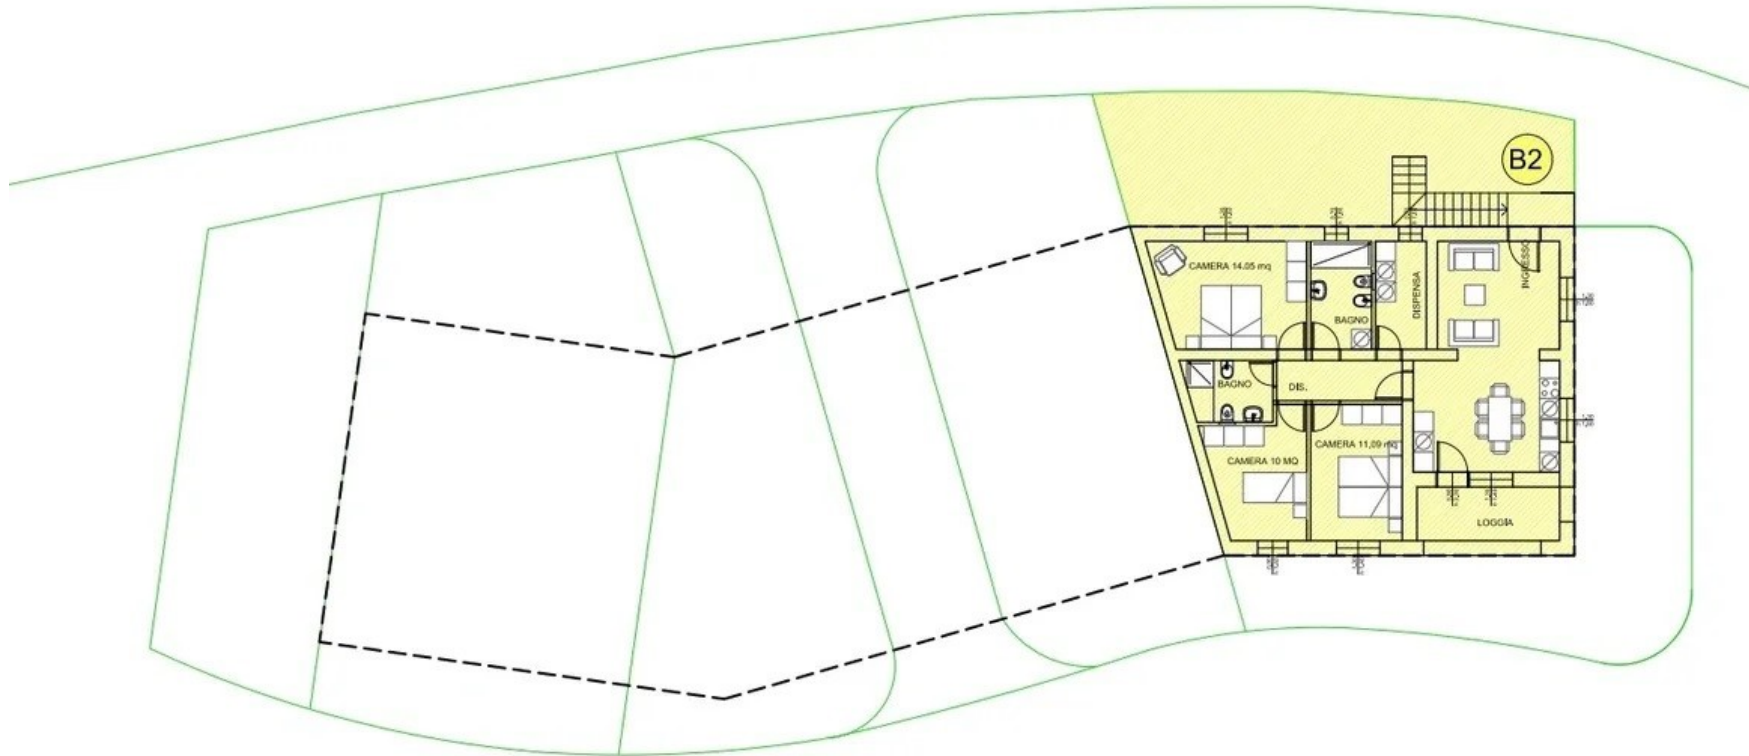

V4708 APARTMENTS AVAILABLE

OFF PLAN (NOT BUILT YET) (5):

Building B:

Orcio (B2 – Yellow)

First floor 99 sqm, 3 bedrooms, garden 53 sqm

Living room-kitchen diner, 3 bedrooms, 2 bathrooms, larder/storeroom

Loggia, steps down to garden

Price: €318,000

B2 GARDEN

PIANTA PIANO TERRA - 2

Terracotta (B5 – Brown)

on 3 floors, 122 sqm, 2-3 bedrooms, garden 35 sqm

Ground floor: bedroom or taverna, storeroom, bathroom

First floor: Living room, kitchen diner

Second floor: 2 bedrooms, bathroom.

Price: €275,000

B5 GARDEN

B5 garden 35 sqm
giardino mq 35

Altana (B6 – Dark Blue) **UNDER OFFER**

on 3 floors, 122 sqm, 2-3 bedrooms, garden 88 sqm

Ground floor: bedroom or taverna, storeroom, bathroom

PIANTA PIANO PRIMO

FIRST FLOOR

D2 GARDEN

GARDEN 24 sqm
D2 - GIARDINO MQ 24

Cotto (D3 – Pink)

Ground floor 74 sqm + loggia 9.3 sqm, 2 bedrooms, garden 39 sqm

Living room-kitchen diner, 2 bedrooms, 2 bathrooms, loggia