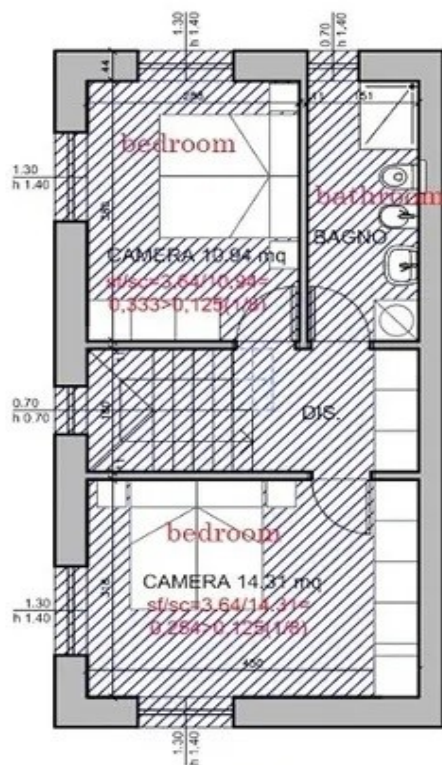

Price: €318,000

B2 GARDEN

PIANTA PIANO TERRA - 2

Terracotta (B5 – Brown)

on 3 floors, 122 sqm, 2-3 bedrooms, garden 35 sqm

Ground floor: bedroom or taverna, storeroom, bathroom

First floor: Living room, kitchen diner

Second floor: 2 bedrooms, bathroom.

Price: €275,000

B5 GARDEN

B5 garden 35 sqm
giardino mq 35

PIANTA PIANO PRIMO

Altana (B6 – Dark Blue) **UNDER OFFER**

on 3 floors, 122 sqm, 2-3 bedrooms, garden 88 sqm

Ground floor: bedroom or taverna, storeroom, bathroom

First floor: Living room, kitchen diner

Second floor: 2 bedrooms, bathroom.

Price: €285,000

MQ 40.5 B6

MQ 40.5 B6

MQ 40.5 B6

B6 GARDEN

B6 garden 88 sqm
giardino mq 88

PIANTA PIANO PRIMO

Building D:

Meridiana (D2 – Light Blue)

First floor 90.4 sqm + loggias 10.8 sqm, 3 bedrooms, garden 24 sqm

Living room-kitchen diner, 3 bedrooms, 2 bathrooms, loggia

Price: €360,000

D2 - mq 90.4 90.4 sqm + loggias 6.7 + 10.8 sqm
loggiate mq 6.7 + 4.1 = 10.8