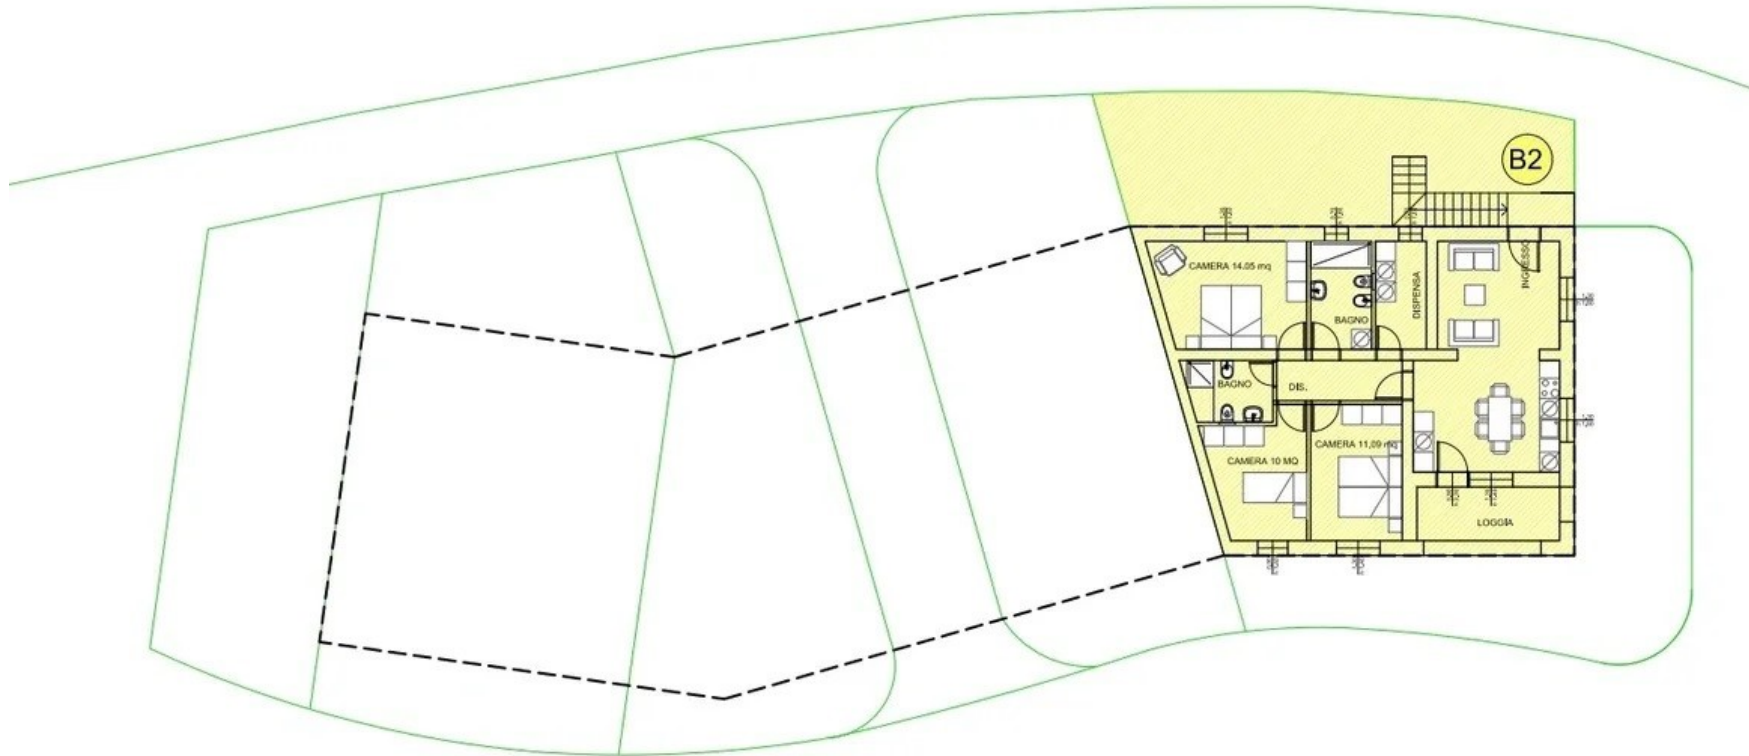

V4708 APARTMENTS AVAILABLE

OFF PLAN (NOT BUILT YET) (5):

Building B:

Orcio (B2 – Yellow)

First floor 99 sqm, 3 bedrooms, garden 53 sqm

Living room-kitchen diner, 3 bedrooms, 2 bathrooms, larder/storeroom

Loggia, steps down to garden

Price: €318,000

B2 GARDEN

PIANTA PIANO TERRA - 2

Terracotta (B5 – Brown)

on 3 floors, 122 sqm, 2-3 bedrooms, garden 35 sqm

Ground floor: bedroom or taverna, storeroom, bathroom

First floor: Living room, kitchen diner

Second floor: 2 bedrooms, bathroom.

Price: €275,000

B5 GARDEN

B5 garden 35 sqm
giardino mq 35

PIANTA PIANO PRIMO

Altana (B6 – Dark Blue) **UNDER OFFER**

on 3 floors, 122 sqm, 2-3 bedrooms, garden 88 sqm

Ground floor: bedroom or taverna, storeroom, bathroom

PIANTA PIANO PRIMO

FIRST FLOOR

D2 GARDEN

GARDEN 24 sqm
D2 - GIARDINO MQ 24

Cotto (D3 – Pink)

Ground floor 74 sqm + loggia 9.3 sqm, 2 bedrooms, garden 39 sqm

Living room-kitchen diner, 2 bedrooms, 2 bathrooms, loggia