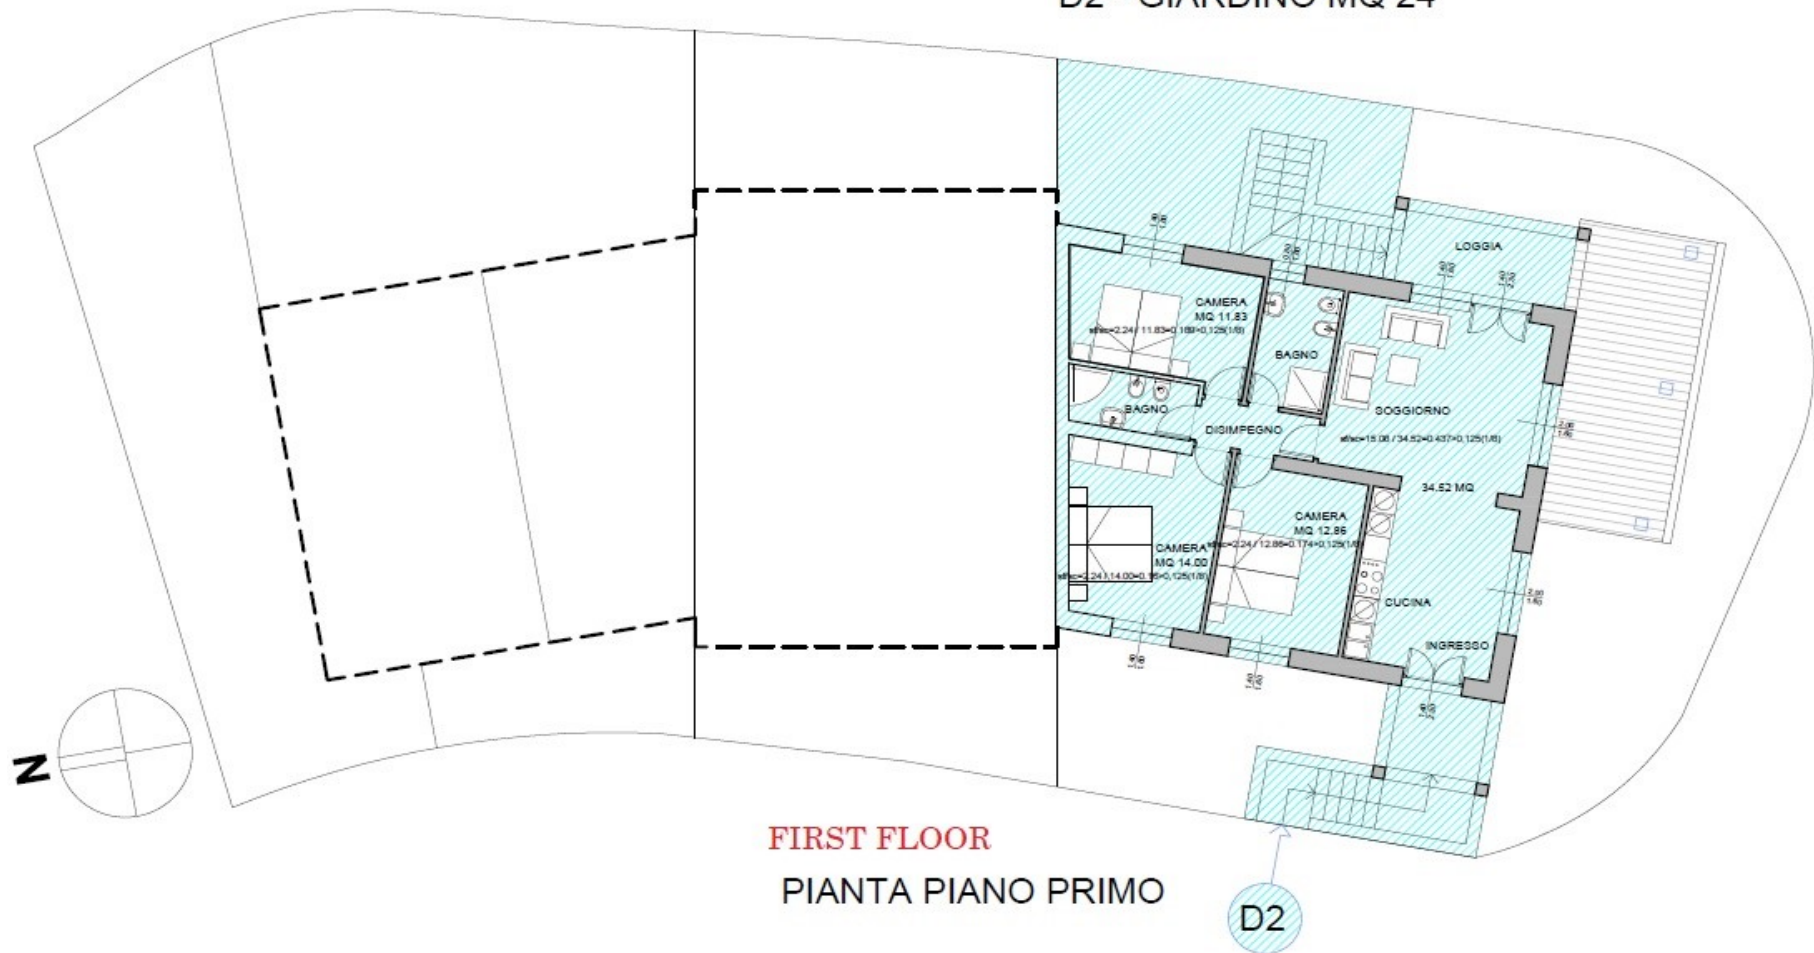

PIANTA PIANO PRIMO

Building D:

Meridiana (D2 – Light Blue)

First floor 90.4 sqm + loggias 10.8 sqm, 3 bedrooms, garden 24 sqm

Living room-kitchen diner, 3 bedrooms, 2 bathrooms, loggia

Price: €360,000

D2 - mq 90.4 90.4 sqm + loggias 6.7 + 10.8 sqm
loggiate mq 6.7 + 4.1 = 10.8

PIANTA PIANO PRIMO

FIRST FLOOR

D2 GARDEN

GARDEN 24 sqm
D2 - GIARDINO MQ 24

Cotto (D3 – Pink)

Ground floor 74 sqm + loggia 9.3 sqm, 2 bedrooms, garden 39 sqm

Living room-kitchen diner, 2 bedrooms, 2 bathrooms, loggia

Price: €290,000

D3 - mq 74
loggiato mq 9.3

74 sqm + loggia 9.3
sqm

GROUND FLOOR

D3

PIANTA PIANO TERRA

D3 GARDEN

GROUND FLOOR

PIANTA PIANO TERRA

D3 - GIARDINO 10.7 + 29.2 = mq 39.9

D3

GARDEN 10.7 + 29.2 sqm = 39.9
sqm