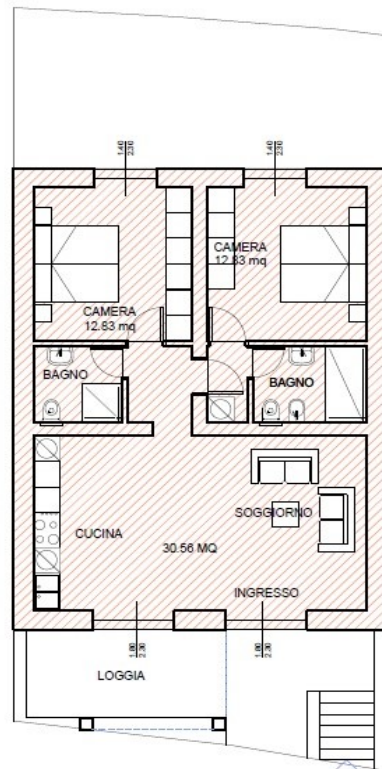

PIANTA PIANO PRIMO

Building D:

Meridiana (D2 – Light Blue)

First floor 90.4 sqm + loggias 10.8 sqm, 3 bedrooms, garden 24 sqm

Living room-kitchen diner, 3 bedrooms, 2 bathrooms, loggia

Price: €360,000

D2 - mq 90.4 90.4 sqm + loggias 6.7 + 10.8 sqm
loggiate mq 6.7 + 4.1 = 10.8

PIANTA PIANO PRIMO

FIRST FLOOR

D2 GARDEN

GARDEN 24 sqm
D2 - GIARDINO MQ 24

Cotto (D3 – Pink)

Ground floor 74 sqm + loggia 9.3 sqm, 2 bedrooms, garden 39 sqm

Living room-kitchen diner, 2 bedrooms, 2 bathrooms, loggia

Price: €290,000

D3 - mq 74
loggiato mq 9.3

74 sqm + loggia 9.3
sqm

GROUND FLOOR

D3

PIANTA PIANO TERRA

D3 GARDEN

GROUND FLOOR

PIANTA PIANO TERRA

D3 - GIARDINO 10.7 + 29.2 = mq 39.9

D3

GARDEN 10.7 + 29.2 sqm = 39.9
sqm