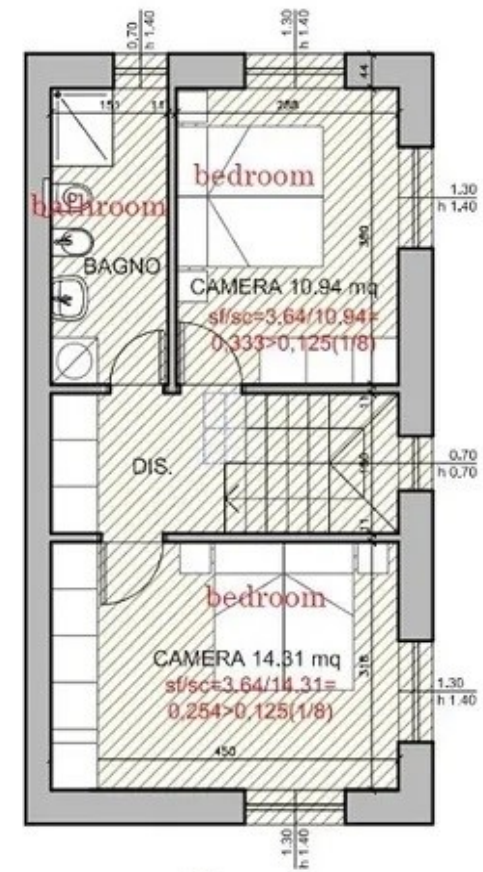

Price: €318,000

B2 GARDEN

PIANTA PIANO TERRA - 2

Terracotta (B5 – Brown)

on 3 floors, 122 sqm, 2-3 bedrooms, garden 35 sqm

Ground floor: bedroom or taverna, storeroom, bathroom

First floor: Living room, kitchen diner

Second floor: 2 bedrooms, bathroom.

Price: €275,000

B5 GARDEN

B5 garden 35 sqm
giardino mq 35

PIANTA PIANO PRIMO

Altana (B6 – Dark Blue) **UNDER OFFER**

on 3 floors, 122 sqm, 2-3 bedrooms, garden 88 sqm

Ground floor: bedroom or taverna, storeroom, bathroom

First floor: Living room, kitchen diner

Second floor: 2 bedrooms, bathroom.

Price: €285,000

MQ 40.5 B6

MQ 40.5 B6

MQ 40.5 B6

B6 GARDEN

B6 garden 88 sqm
giardino mq 88

PIANTA PIANO PRIMO

Building D:

Meridiana (D2 – Light Blue)

First floor 90.4 sqm + loggias 10.8 sqm, 3 bedrooms, garden 24 sqm

Living room-kitchen diner, 3 bedrooms, 2 bathrooms, loggia

Price: €360,000

D2 - mq 90.4 90.4 sqm + loggias 6.7 + 10.8 sqm
loggiate mq 6.7 + 4.1 = 10.8