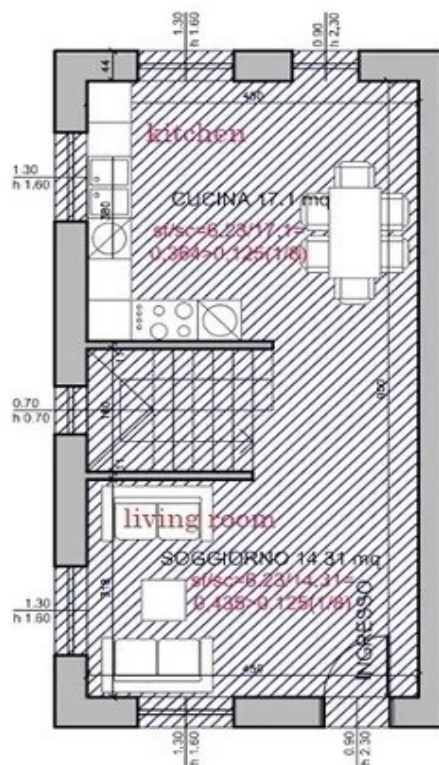

Price: €318,000

B2 GARDEN

PIANTA PIANO TERRA - 2

Terracotta (B5 – Brown)

on 3 floors, 122 sqm, 2-3 bedrooms, garden 35 sqm

Ground floor: bedroom or taverna, storeroom, bathroom

First floor: Living room, kitchen diner

Second floor: 2 bedrooms, bathroom.

Price: €275,000

B5 GARDEN

B5 garden 35 sqm
giardino mq 35

PIANTA PIANO PRIMO

Altana (B6 – Dark Blue) **UNDER OFFER**

on 3 floors, 122 sqm, 2-3 bedrooms, garden 88 sqm

Ground floor: bedroom or taverna, storeroom, bathroom

First floor: Living room, kitchen diner

Second floor: 2 bedrooms, bathroom.

Price: €285,000

MQ 40.5 B6

MQ 40.5 B6

MQ 40.5 B6

B6 GARDEN

B6 garden 88 sqm
giardino mq 88

PIANTA PIANO PRIMO

Building D:

Meridiana (D2 – Light Blue)

First floor 90.4 sqm + loggias 10.8 sqm, 3 bedrooms, garden 24 sqm

Living room-kitchen diner, 3 bedrooms, 2 bathrooms, loggia

Price: €360,000

D2 - mq 90.4 90.4 sqm + loggias 6.7 + 10.8 sqm
loggiate mq 6.7 + 4.1 = 10.8