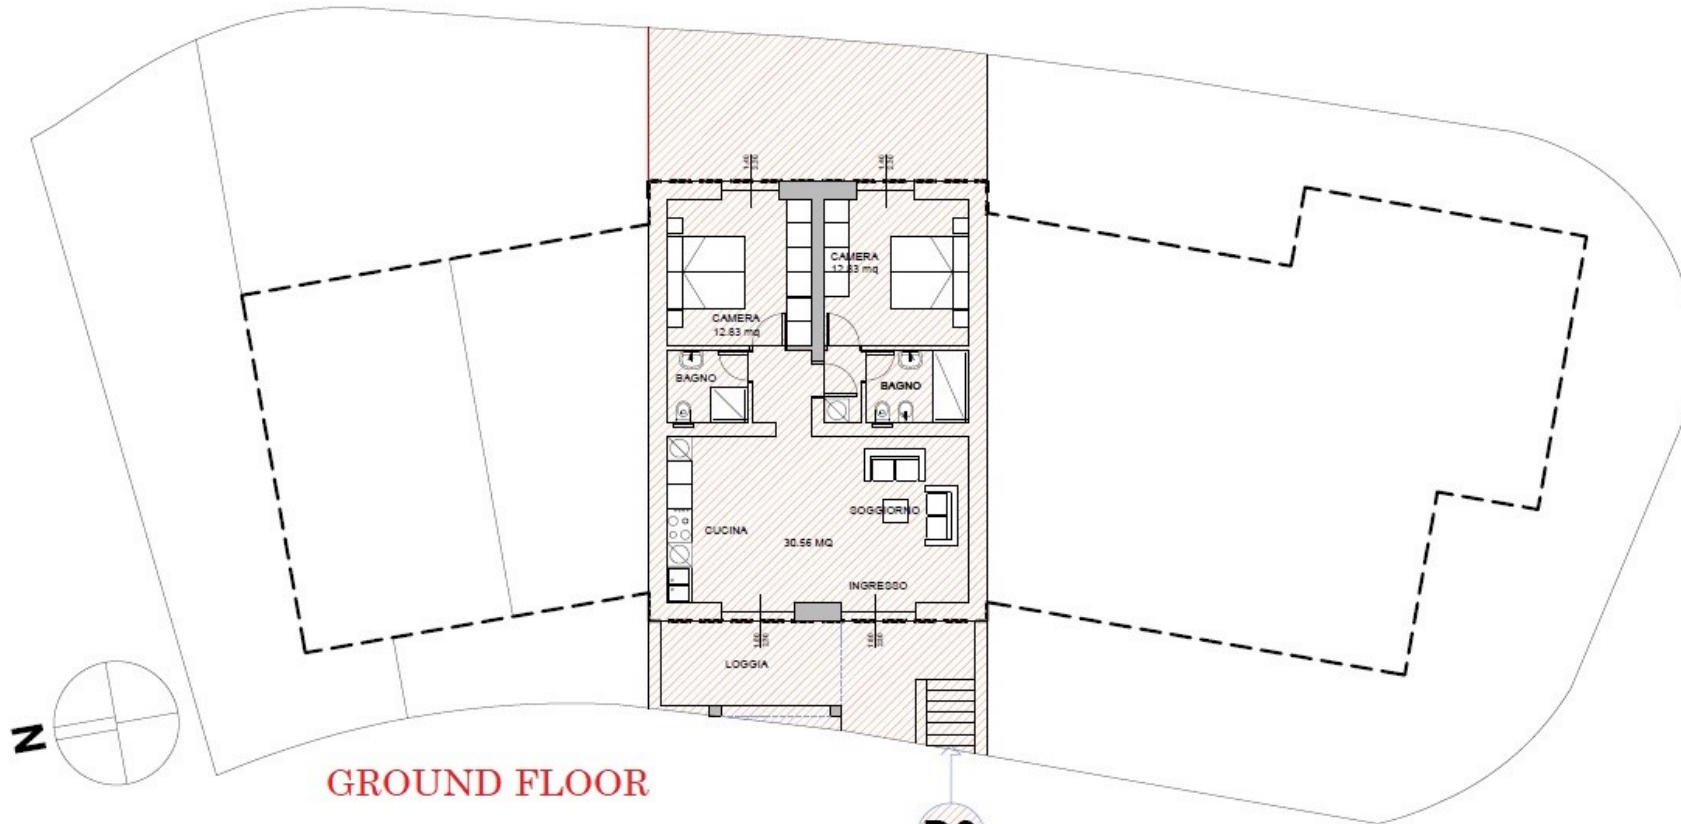

PIANTA PIANO PRIMO

Building D:

Meridiana (D2 – Light Blue)

First floor 90.4 sqm + loggias 10.8 sqm, 3 bedrooms, garden 24 sqm

Living room-kitchen diner, 3 bedrooms, 2 bathrooms, loggia

Price: €360,000

D2 - mq 90.4 90.4 sqm + loggias 6.7 + 10.8 sqm
loggiate mq 6.7 + 4.1 = 10.8

PIANTA PIANO PRIMO

FIRST FLOOR

D2 GARDEN

GARDEN 24 sqm
D2 - GIARDINO MQ 24

Cotto (D3 – Pink)

Ground floor 74 sqm + loggia 9.3 sqm, 2 bedrooms, garden 39 sqm

Living room-kitchen diner, 2 bedrooms, 2 bathrooms, loggia

Price: €290,000

D3 - mq 74
loggiato mq 9.3

74 sqm + loggia 9.3
sqm

GROUND FLOOR

D3

PIANTA PIANO TERRA

D3 GARDEN

GROUND FLOOR

PIANTA PIANO TERRA

D3 - GIARDINO 10.7 + 29.2 = mq 39.9

D3

GARDEN 10.7 + 29.2 sqm = 39.9
sqm