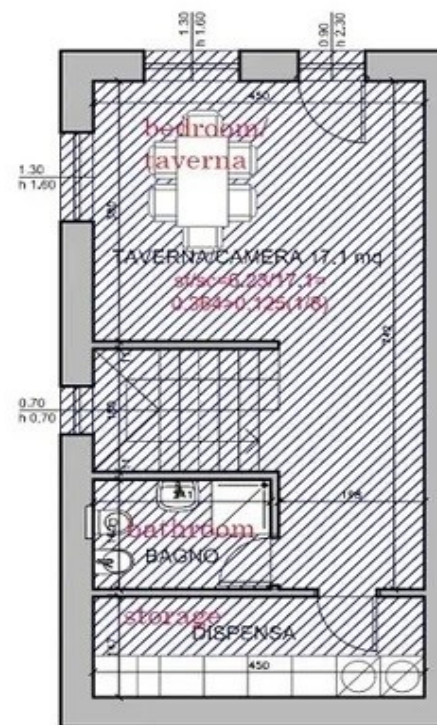

Second floor: 2 bedrooms, bathroom.

Price: €275,000

B5 GARDEN

B5 garden 35 sqm
giardino mq 35

PIANTA PIANO PRIMO

Altana (B6 – Dark Blue) **UNDER OFFER**

on 3 floors, 122 sqm, 2-3 bedrooms, garden 88 sqm

Ground floor: bedroom or taverna, storeroom, bathroom

First floor: Living room, kitchen diner

Second floor: 2 bedrooms, bathroom.

Price: €285,000

MQ 40.5 B6

MQ 40.5 B6

MQ 40.5 B6

B6 GARDEN

B6 garden 88 sqm
giardino mq 88

PIANTA PIANO PRIMO

Building D:

Meridiana (D2 – Light Blue)

First floor 90.4 sqm + loggias 10.8 sqm, 3 bedrooms, garden 24 sqm

Living room-kitchen diner, 3 bedrooms, 2 bathrooms, loggia

Price: €360,000

D2 - mq 90.4 90.4 sqm + loggias 6.7 + 10.8 sqm
loggiate mq 6.7 + 4.1 = 10.8

PIANTA PIANO PRIMO

FIRST FLOOR

D2 GARDEN

GARDEN 24 sqm
D2 - GIARDINO MQ 24

Cotto (D3 – Pink)

Ground floor 74 sqm + loggia 9.3 sqm, 2 bedrooms, garden 39 sqm

Living room-kitchen diner, 2 bedrooms, 2 bathrooms, loggia