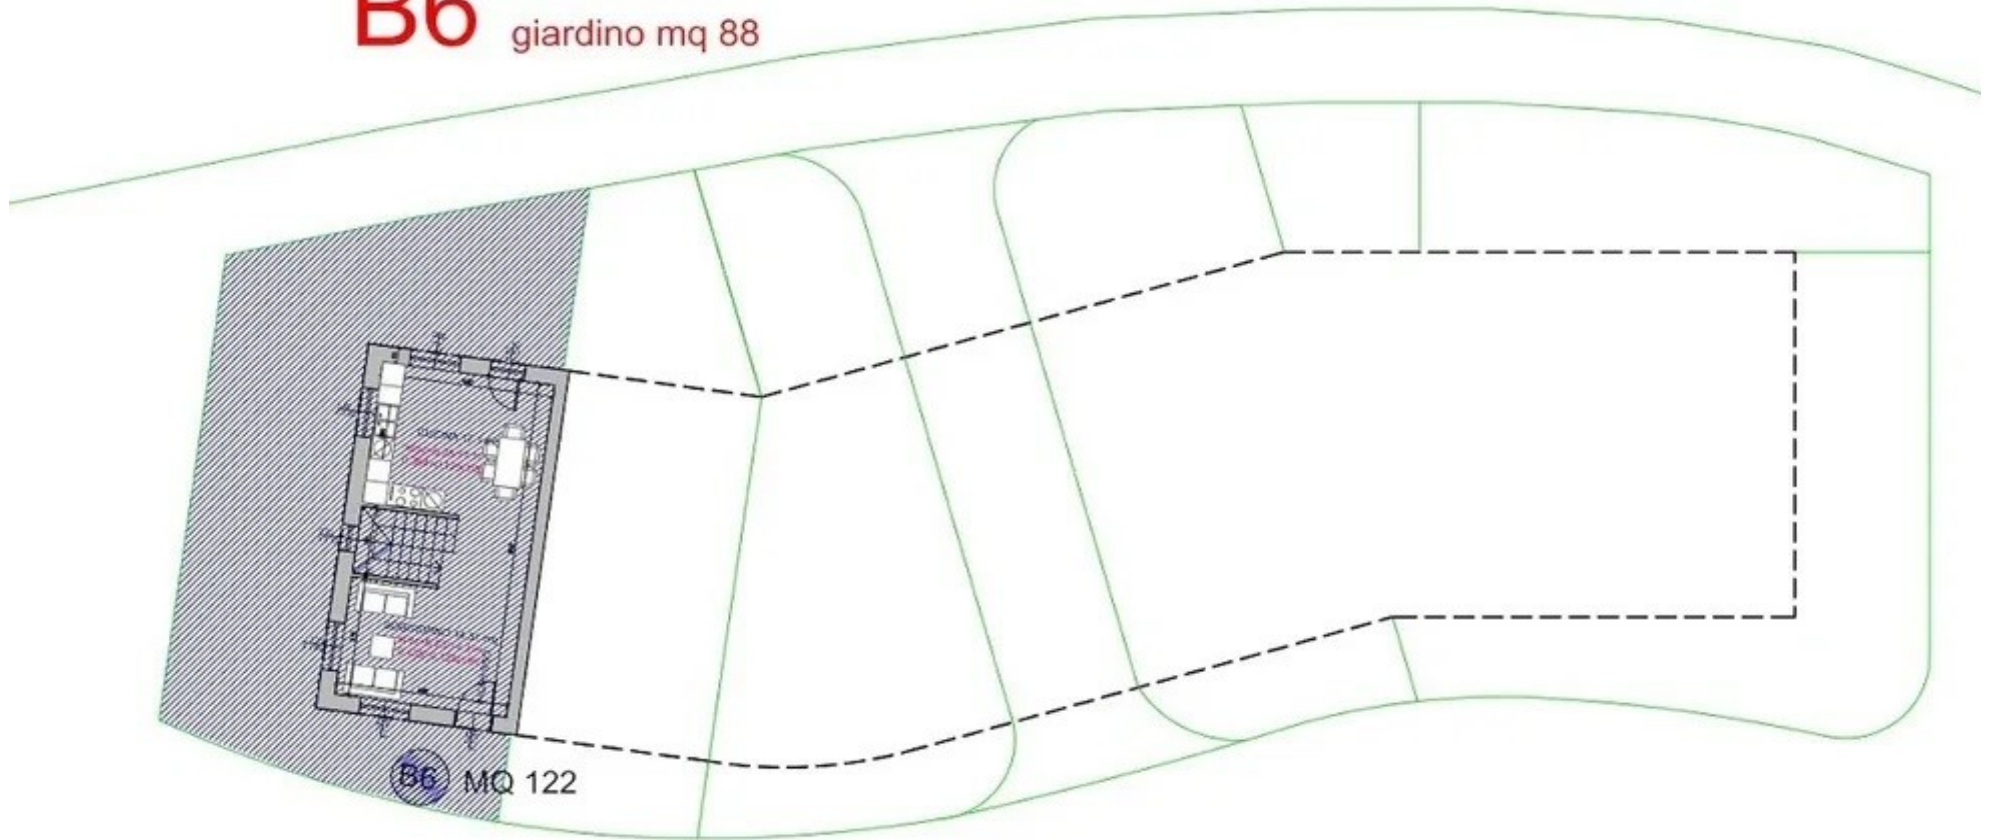

First floor: Living room, kitchen diner

Second floor: 2 bedrooms, bathroom.

Price: €285,000

MQ 40.5 B6

MQ 40.5 B6

MQ 40.5 B6

B6 GARDEN

B6 garden 88 sqm
giardino mq 88

PIANTA PIANO PRIMO

Building D:

Meridiana (D2 – Light Blue)

First floor 90.4 sqm + loggias 10.8 sqm, 3 bedrooms, garden 24 sqm

Living room-kitchen diner, 3 bedrooms, 2 bathrooms, loggia

Price: €360,000

D2 - mq 90.4 90.4 sqm + loggias 6.7 + 10.8 sqm
loggiate mq 6.7 + 4.1 = 10.8

PIANTA PIANO PRIMO

FIRST FLOOR

D2 GARDEN

GARDEN 24 sqm
D2 - GIARDINO MQ 24

Cotto (D3 – Pink)

Ground floor 74 sqm + loggia 9.3 sqm, 2 bedrooms, garden 39 sqm

Living room-kitchen diner, 2 bedrooms, 2 bathrooms, loggia

Price: €290,000

D3 - mq 74
loggiato mq 9.3

74 sqm + loggia 9.3
sqm

GROUND FLOOR

D3

PIANTA PIANO TERRA

D3 GARDEN

GROUND FLOOR