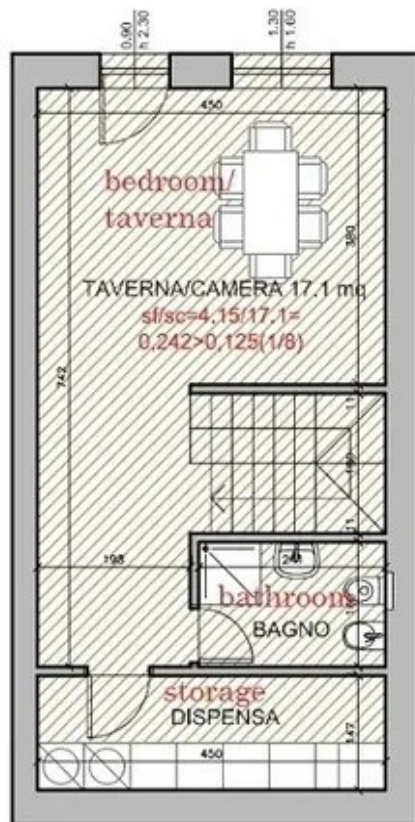

Price: €318,000

B2 GARDEN

PIANTA PIANO TERRA - 2

Terracotta (B5 – Brown)

on 3 floors, 122 sqm, 2-3 bedrooms, garden 35 sqm

Ground floor: bedroom or taverna, storeroom, bathroom

First floor: Living room, kitchen diner

Second floor: 2 bedrooms, bathroom.

Price: €275,000

B5 GARDEN

B5 garden 35 sqm
giardino mq 35

PIANTA PIANO PRIMO

Altana (B6 – Dark Blue) **UNDER OFFER**

on 3 floors, 122 sqm, 2-3 bedrooms, garden 88 sqm

Ground floor: bedroom or taverna, storeroom, bathroom

First floor: Living room, kitchen diner

Second floor: 2 bedrooms, bathroom.

Price: €285,000

MQ 40.5 B6

MQ 40.5 B6

MQ 40.5 B6

B6 GARDEN

B6 garden 88 sqm
giardino mq 88

PIANTA PIANO PRIMO

Building D:

Meridiana (D2 – Light Blue)

First floor 90.4 sqm + loggias 10.8 sqm, 3 bedrooms, garden 24 sqm

Living room-kitchen diner, 3 bedrooms, 2 bathrooms, loggia

Price: €360,000

D2 - mq 90.4 90.4 sqm + loggias 6.7 + 10.8 sqm
loggiate mq 6.7 + 4.1 = 10.8