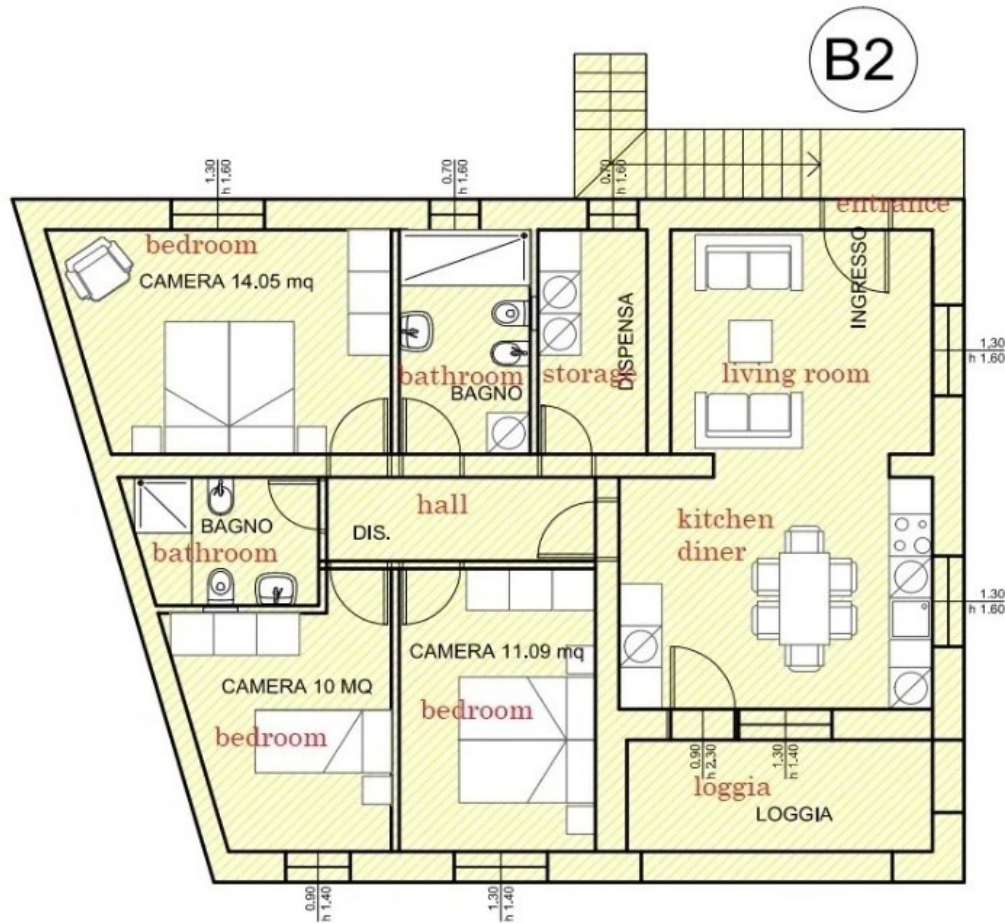

V4708 APARTMENTS AVAILABLE

OFF PLAN (NOT BUILT YET) (5):

Building B:

Orcio (B2 – Yellow)

First floor 99 sqm, 3 bedrooms, garden 53 sqm

Living room-kitchen diner, 3 bedrooms, 2 bathrooms, larder/storeroom

Loggia, steps down to garden

Price: €318,000

B2 GARDEN

PIANTA PIANO TERRA - 2

Terracotta (B5 – Brown)

on 3 floors, 122 sqm, 2-3 bedrooms, garden 35 sqm

Ground floor: bedroom or taverna, storeroom, bathroom

First floor: Living room, kitchen diner

Second floor: 2 bedrooms, bathroom.

Price: €275,000

B5 GARDEN

B5 garden 35 sqm
giardino mq 35

PIANTA PIANO PRIMO

Altana (B6 – Dark Blue) **UNDER OFFER**

on 3 floors, 122 sqm, 2-3 bedrooms, garden 88 sqm

Ground floor: bedroom or taverna, storeroom, bathroom

PIANTA PIANO PRIMO

FIRST FLOOR

D2 GARDEN

GARDEN 24 sqm
D2 - GIARDINO MQ 24

Cotto (D3 – Pink)

Ground floor 74 sqm + loggia 9.3 sqm, 2 bedrooms, garden 39 sqm

Living room-kitchen diner, 2 bedrooms, 2 bathrooms, loggia