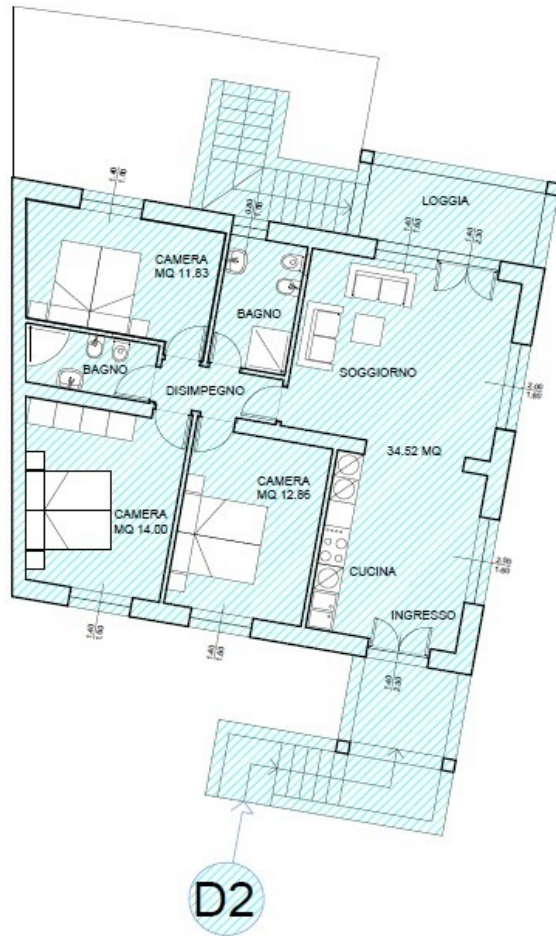

First floor: Living room, kitchen diner

Second floor: 2 bedrooms, bathroom.

Price: €285,000

MQ 40.5 B6

MQ 40.5 B6

MQ 40.5 B6

B6 GARDEN

B6 garden 88 sqm
giardino mq 88

PIANTA PIANO PRIMO

Building D:

Meridiana (D2 – Light Blue)

First floor 90.4 sqm + loggias 10.8 sqm, 3 bedrooms, garden 24 sqm

Living room-kitchen diner, 3 bedrooms, 2 bathrooms, loggia

Price: €360,000

D2 - mq 90.4 90.4 sqm + loggias 6.7 + 10.8 sqm
loggiate mq 6.7 + 4.1 = 10.8

PIANTA PIANO PRIMO

FIRST FLOOR

D2 GARDEN

GARDEN 24 sqm
D2 - GIARDINO MQ 24

Cotto (D3 – Pink)

Ground floor 74 sqm + loggia 9.3 sqm, 2 bedrooms, garden 39 sqm

Living room-kitchen diner, 2 bedrooms, 2 bathrooms, loggia

Price: €290,000

D3 - mq 74
loggiato mq 9.3

74 sqm + loggia 9.3
sqm

GROUND FLOOR

D3

PIANTA PIANO TERRA

D3 GARDEN

GROUND FLOOR